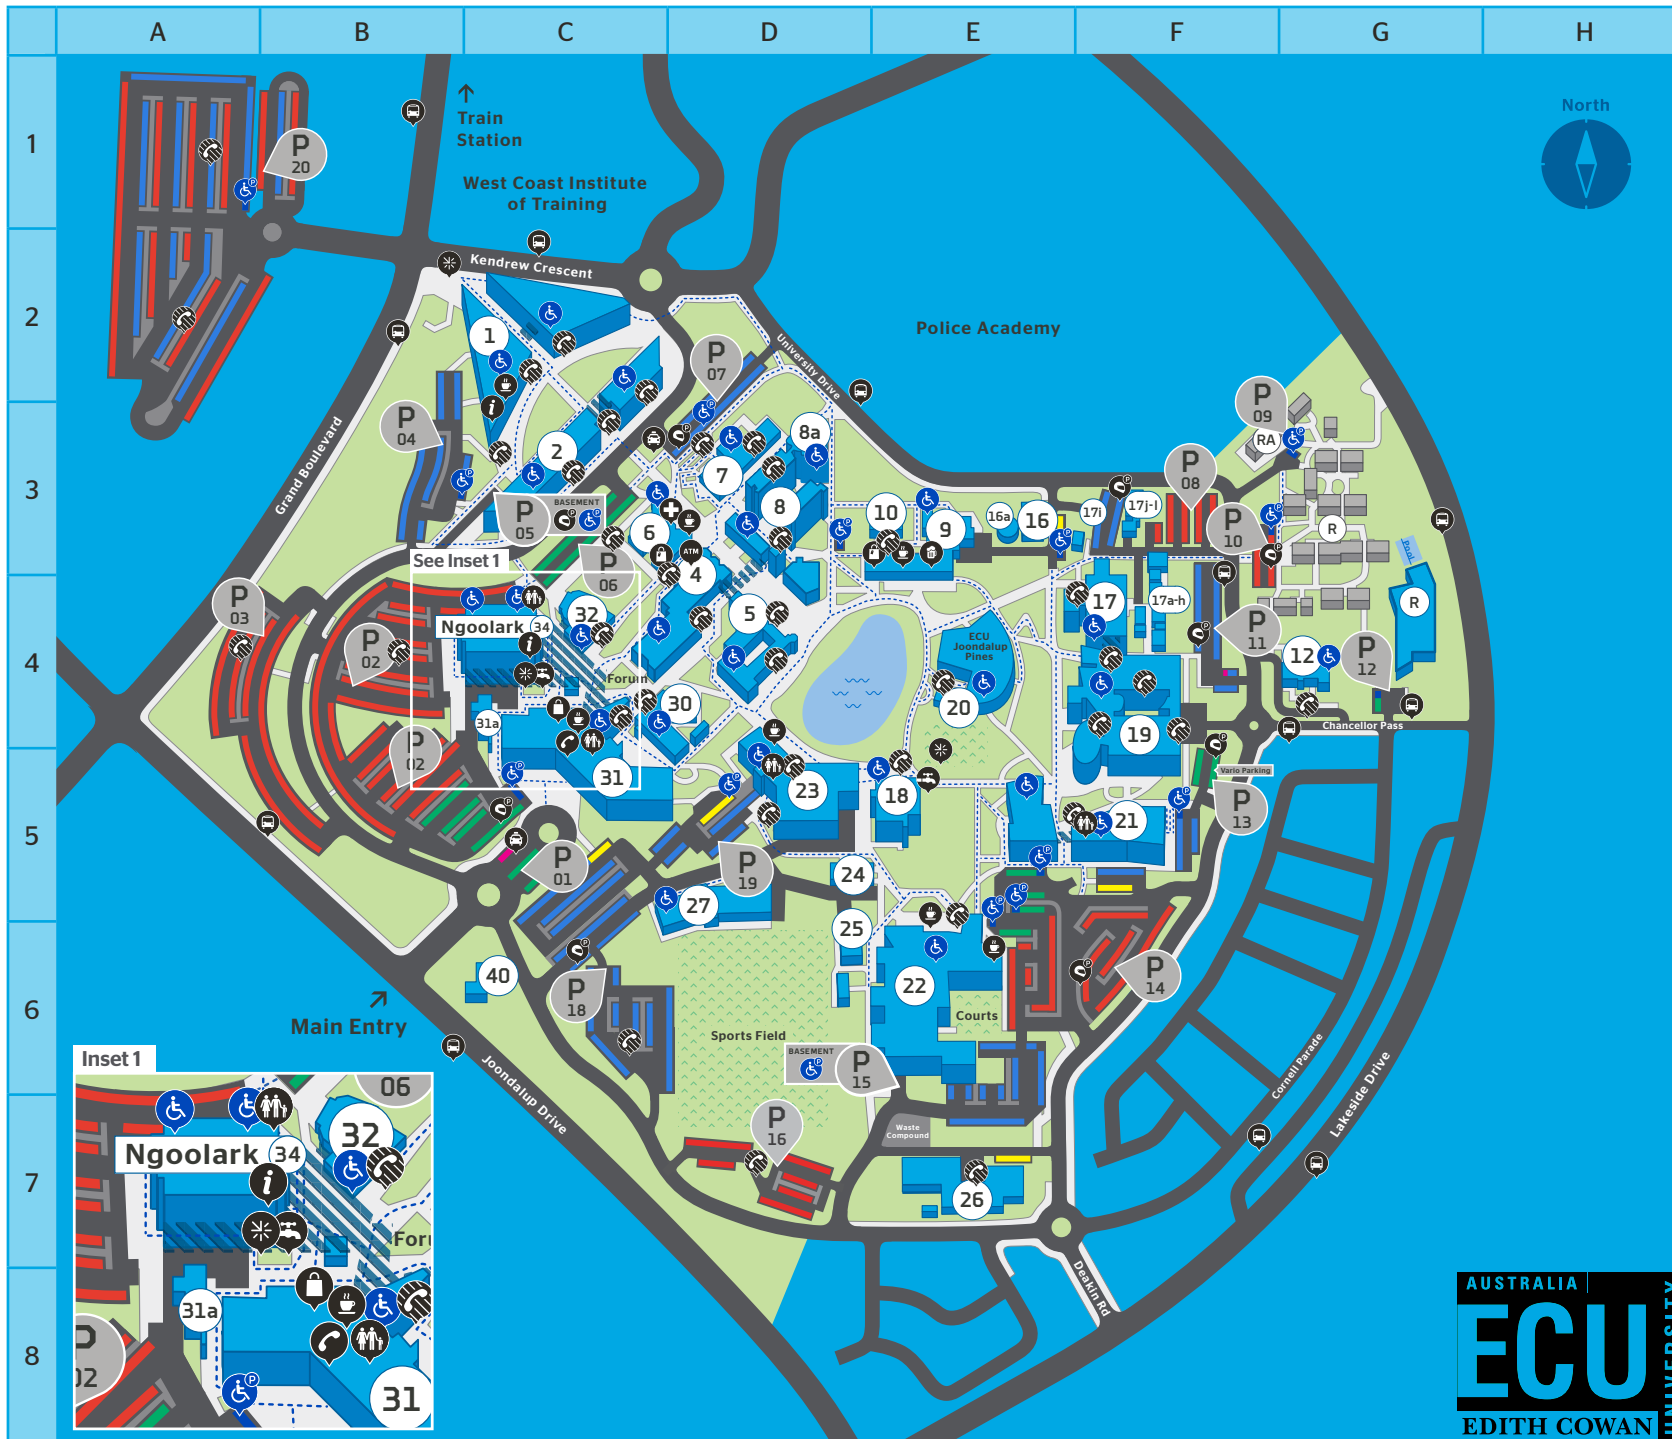

Edith Cowan University Joondalup

- Link Bridges
- Accessible Parking
- Reserved Parking
- Staff Parking
- Student Parking
- University Vehicles
- Visitor Parking
- Accessible Route
- Accessible Parking
- Accessible Toilet
- ATM
- Book Shop
- Bus Stop
- Food & Beverage
- Information
- Medical Centre
- Motorcycle Parking
- Parents Room
- Point of Interest
- Public Phone
- Retail
- Security Phone
- Student Print Services
- Tavern
- Taxi
- Water Refill Station